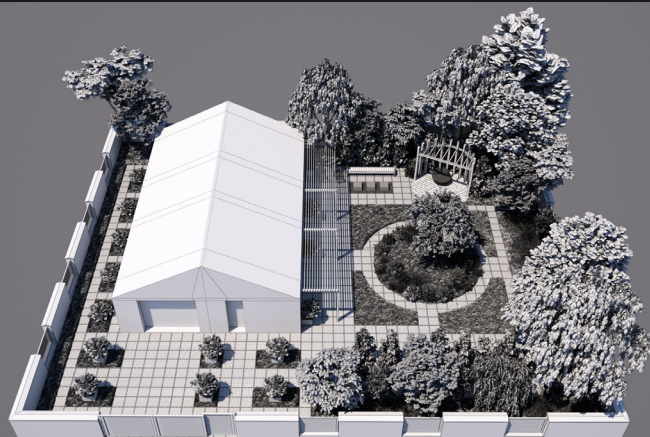

Archmodels vol. 248