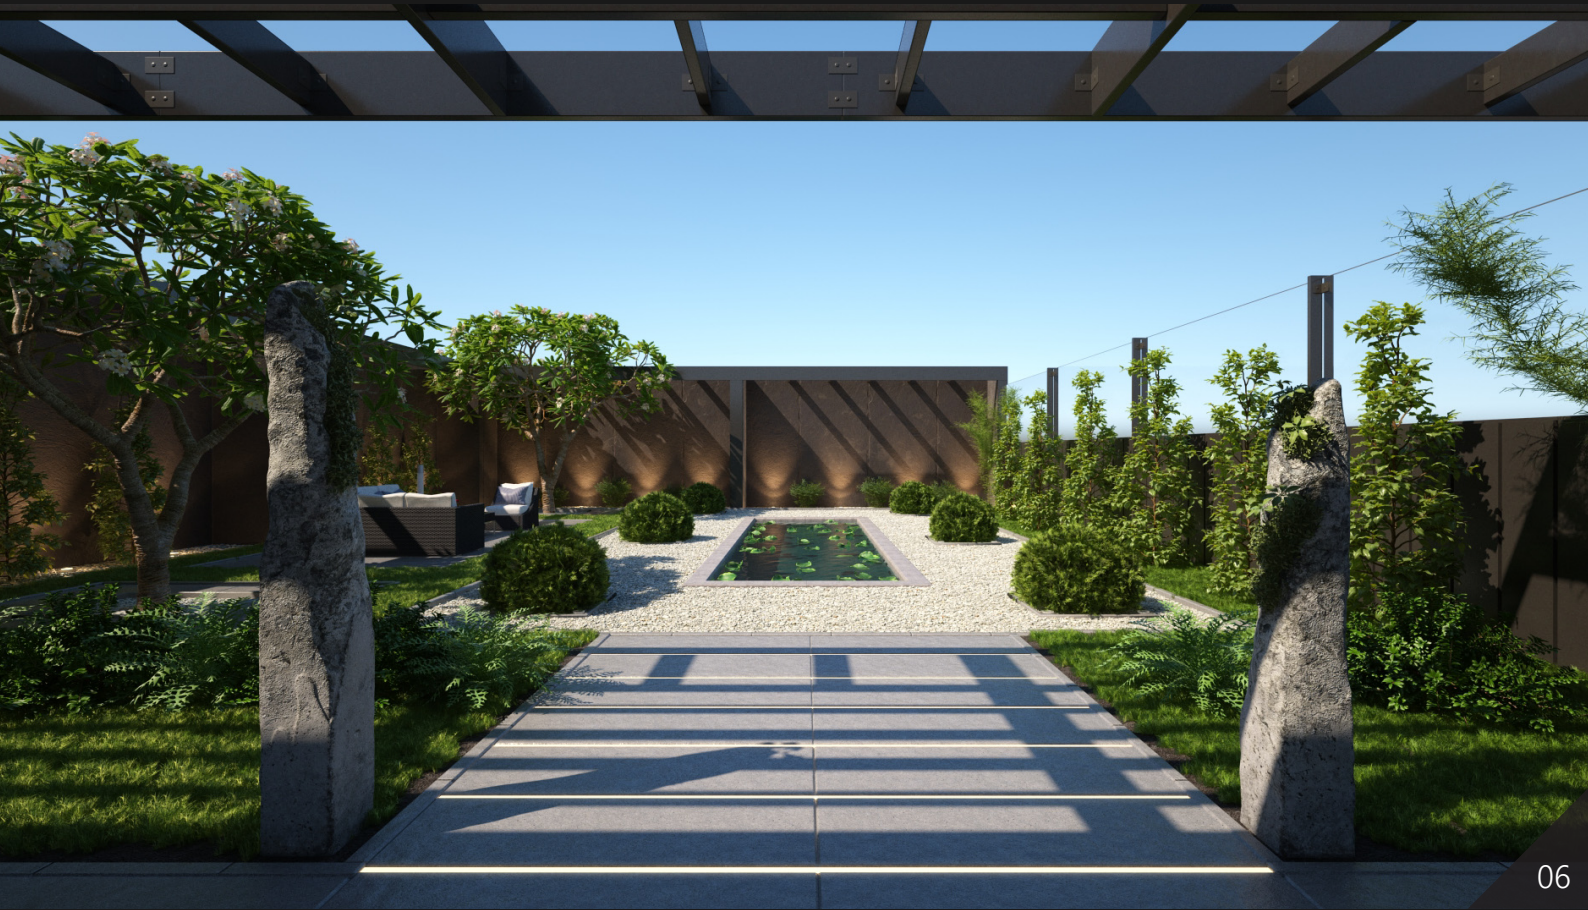

Archmodels vol. 248

06