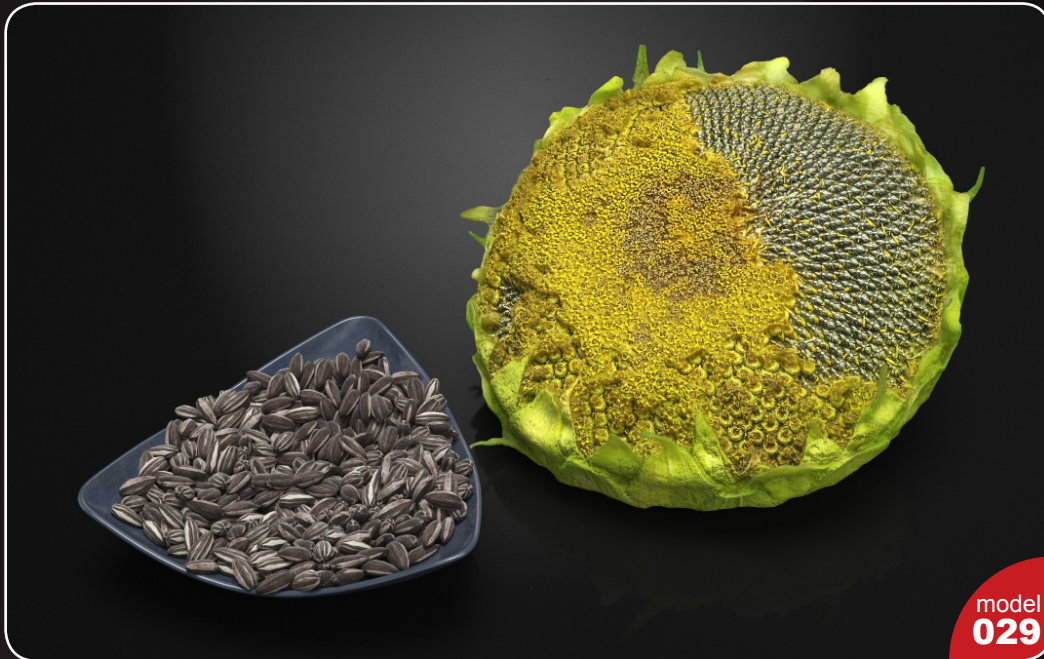

archmodels

2019

Have you ever lost your race with time doing visualizations? Have you ever been embarrassed of unfinished renders, spending all night on the modeling process, instead of rendering? If you are an architect, and if you need to work fast but with highest precision, this is the thing for you. Archmodels volume 224 gives you 40 professional, highly detailed objects for architectural visualizations. This collection comes with 3d scanned food models. It is ready to use, just put it into your scene. Why waste costly time for making something that you can have from the best at Evermotion?